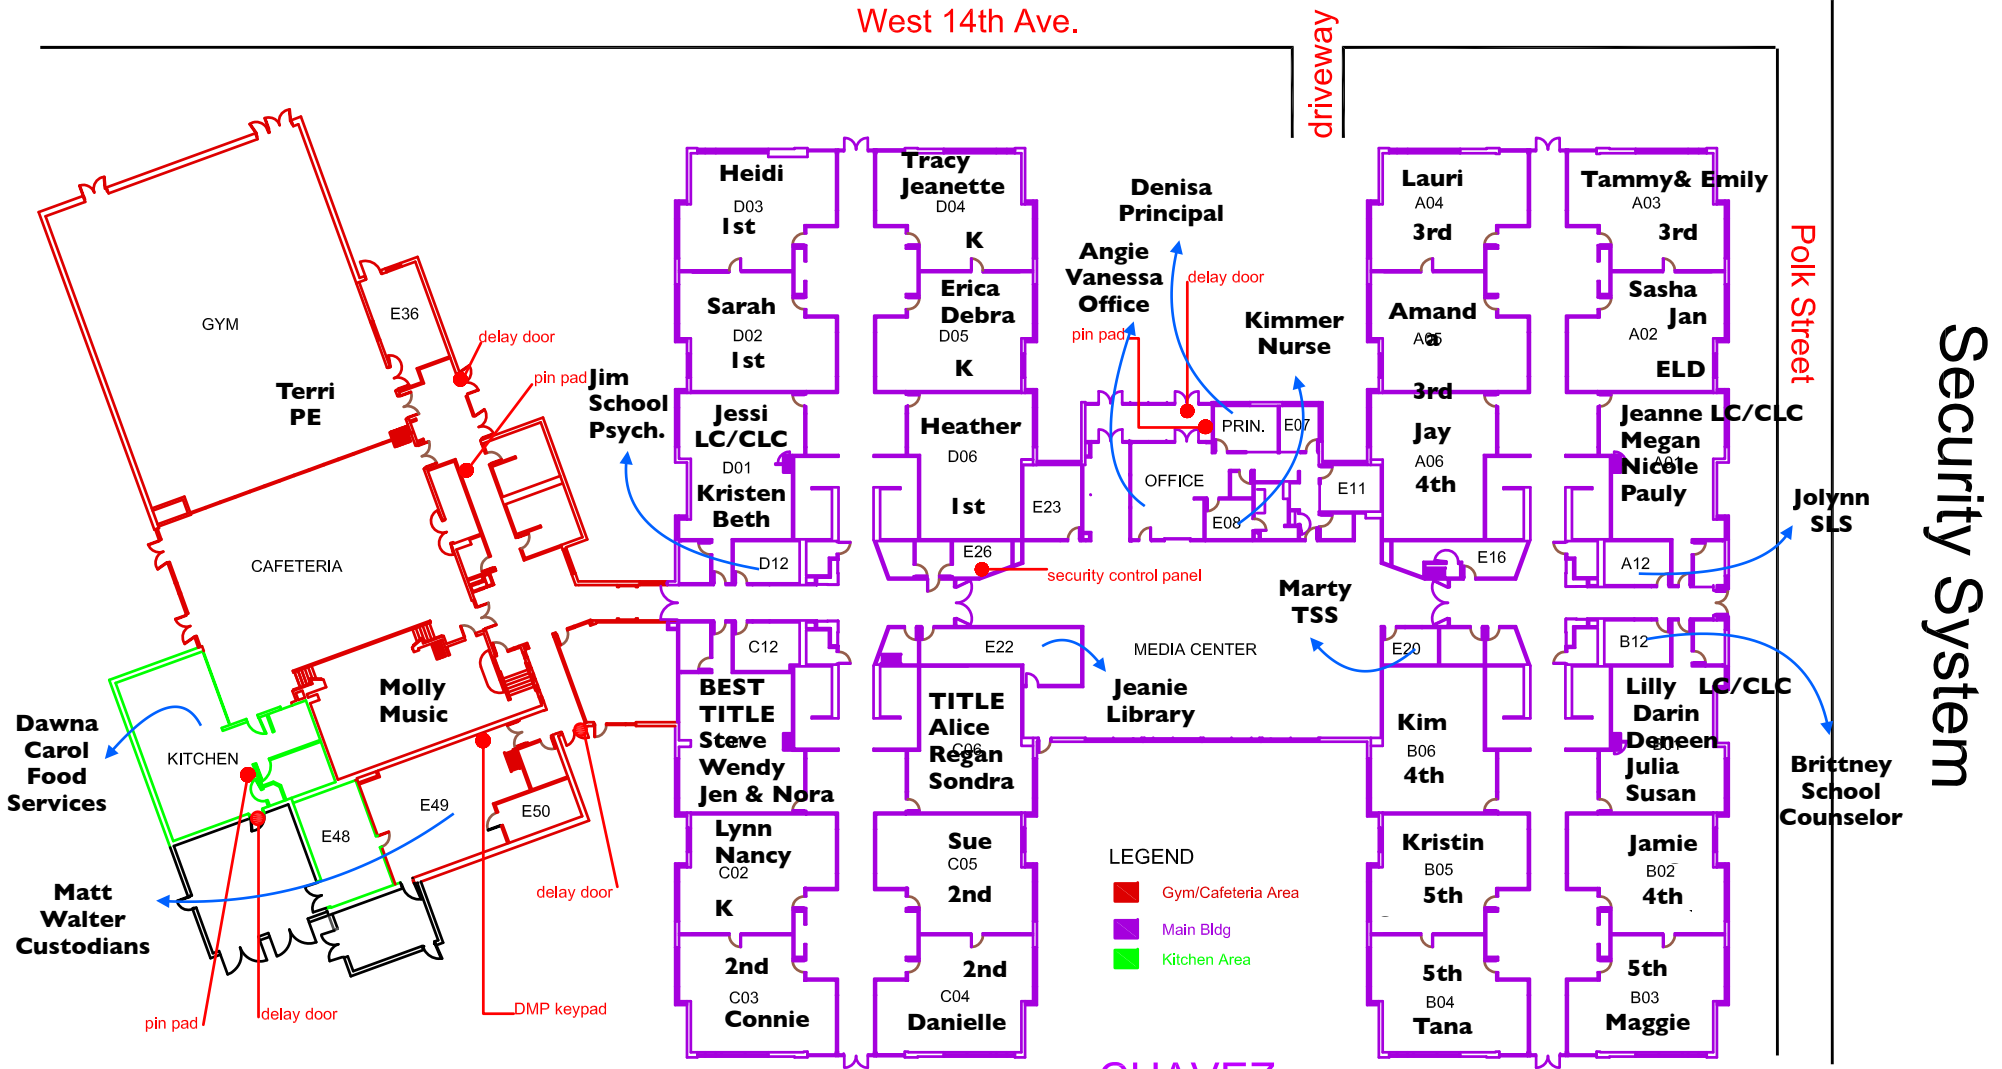

Chávez Elementary School Map ~ 2016-2017

CHAVEZ
 1510 West 14th Ave
 Eugene, OR 97402

printed 1/2010

Revised
 8/31/16